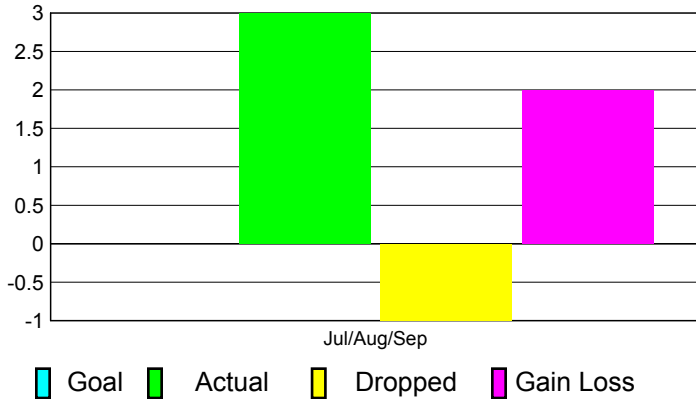

2011-2012 GMT Reports for District (or Undistricted) **District 322 E INDIA**

GMT: **SANGEETA JATIA**

Location: **INDIA**

GMT CA: **6**

CLUBS

**Club Results
2011-2012**

**Clubs
2010-2011**

Month	New Club Goal	Actual New Clubs	Actual Dropped Clubs	Gain/Loss of Clubs	Gain/Loss of Clubs
Jul/Aug/Sep		3	-1	2	1
Totals		3	-1	2	1

Club Results 2011-2012

Goal, New, Dropped, Gain/Loss

Comparison of Club Gain/Loss

Current Year Compared to the Previous Year

YTD Status Quo Clubs 2011-2012

Status Quo Clubs Compared to Status Quo Members

MEMBERSHIP