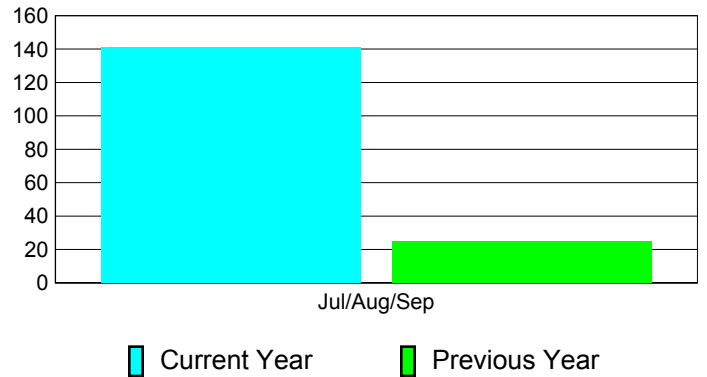

**Membership Results
2011-2012**

**Membership
2010-2011**

Month	Net Memb Goal	Actual New Memb	Actual Dropped Memb	Gain/Loss of Memb	Gain/Loss of Memb
Jul/Aug/Sep		204	-63	141	25
Totals		204	-63	141	25

Membership Results 2011-2012

Goal, New, Dropped, Gain/Loss

Comparison of Membership Gain/Loss

Current Year Compared to the Previous Year

Gender Comparison 2011-2012

Jul/Aug/Sep

Male Female