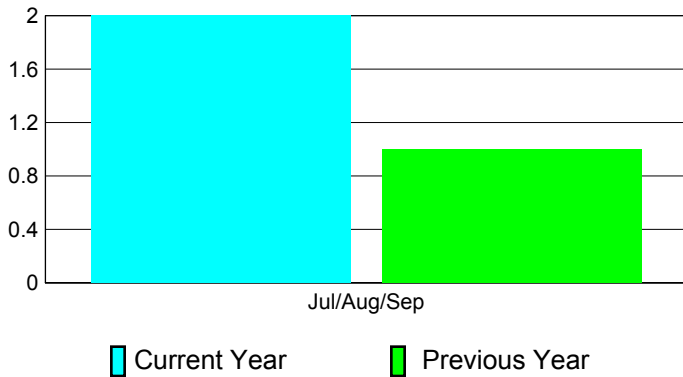

Club Results 2011-2012

Goal, New, Dropped, Gain/Loss

Comparison of Club Gain/Loss

Current Year Compared to the Previous Year

YTD Status Quo Clubs 2011-2012

Status Quo Clubs Compared to Status Quo Members

MEMBERSHIP