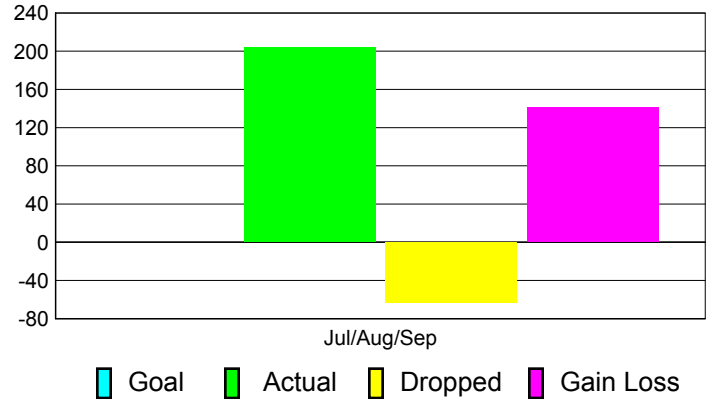

Membership Results 2011-2012

Goal, New, Dropped, Gain/Loss

Comparison of Membership Gain/Loss

Current Year Compared to the Previous Year