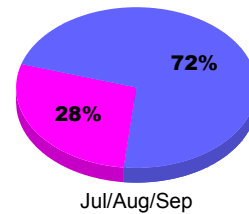

**Membership Results
2011-2012**

**Membership
2010-2011**

Month	Net Memb Goal	Actual New Memb	Actual Dropped Memb	Gain/Loss of Memb	Gain/Loss of Memb
Jul/Aug/Sep		204	-63	141	25
Totals		204	-63	141	25

Membership Results 2011-2012

Goal, New, Dropped, Gain/Loss

Comparison of Membership Gain/Loss

Current Year Compared to the Previous Year

Gender Comparison 2011-2012

Jul/Aug/Sep

Male Female